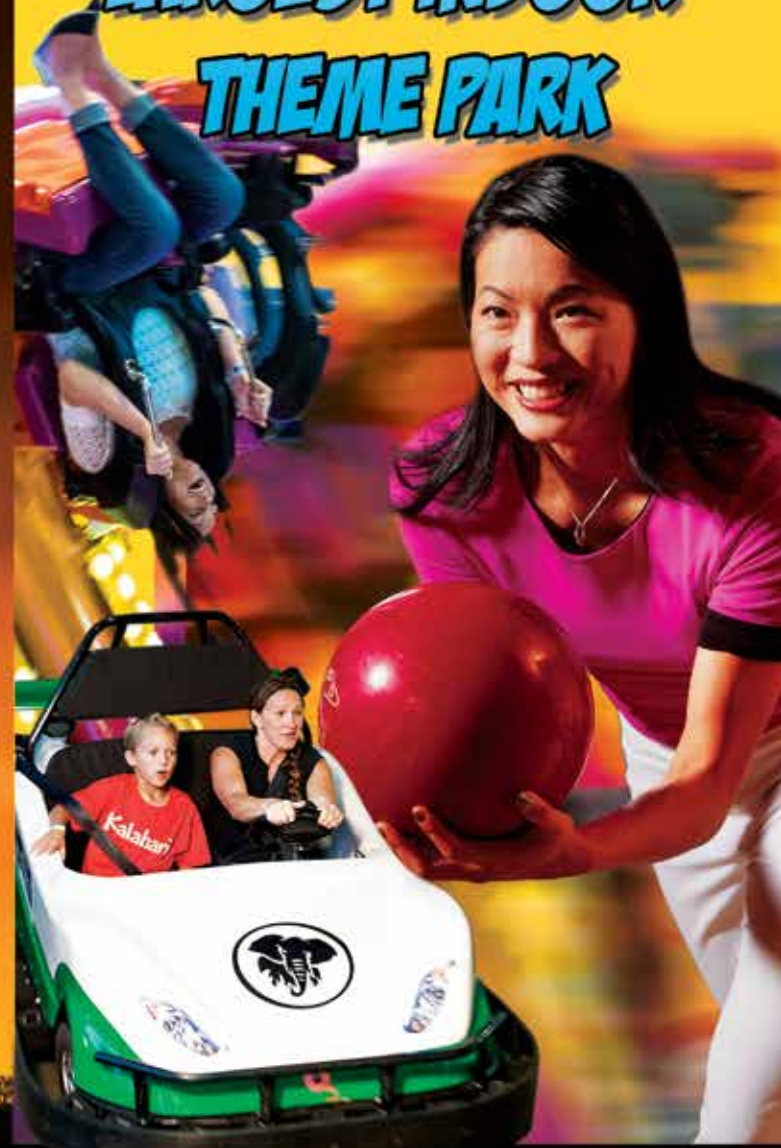

OVER 42"	$30 ($53 value)
UNDER 42"	$20 ($33 value)

CHIMP PACKAGE | $240 - $320

Package includes all-day theme park wristband, $20 action card, 1 game of bowling with a jumbo slice of pizza and soda for each attendee.

OVER 42"	$40 ($71 value)
UNDER 42"	$30 ($51 value)

LION PACKAGE | $320 - $400

Package includes all-day theme park wristband, $30 action card with a jumbo slice of pizza and soda for each attendee.

OVER 42"	$50 ($73 value)
UNDER 42"	$40 ($53 value)

ELEPHANT PACKAGE | $360 - $440

Package includes all-day theme park wristband, $30 action card, 1 game of bowling with a jumbo slice of pizza and soda for each attendee.

OVER 42"	$55 ($81 value)
UNDER 42"	$45 ($61 value)

COSMIC BOWLING PACKAGE | $125

Package includes 2 games of bowling, shoes with a jumbo slice of pizza and soda for each attendee.

PERSON	$16 ($20 value)

- Make your own pizza | $50 for 8 guests | $8 each additional guest (1-1½ hours)
- Face Painting Pkg - $65; $10 additional guest (1 hour)
- Balloon Animals Pkg - $20; $3 additional guest (30-45 minutes)
- Slime Time Pkg - $30; $5 additional guest (30-45 minutes)
- 1 game bowling w/shoes - $5
- $10 Action Game Card - $8 | $20 Action Game Card - $15
- Small fro-yo - $5
- $25 Waterpark Wristband (ride packages only) per person

608.254.3252 • VGalitz@KalahariResorts.com
KalahariResorts.com • Wisconsin Dells

Kalahari

INDOOR THEME PARK

WISCONSIN DELLS' LARGEST INDOOR THEME PARK

MORE THAN 100,000 SQUARE FEET OF FAMILY ENTERTAINMENT

CALL 608.254.5228 OR VISIT KALAHARITHEMEPARK.COM FOR PRICING AND INFORMATION.